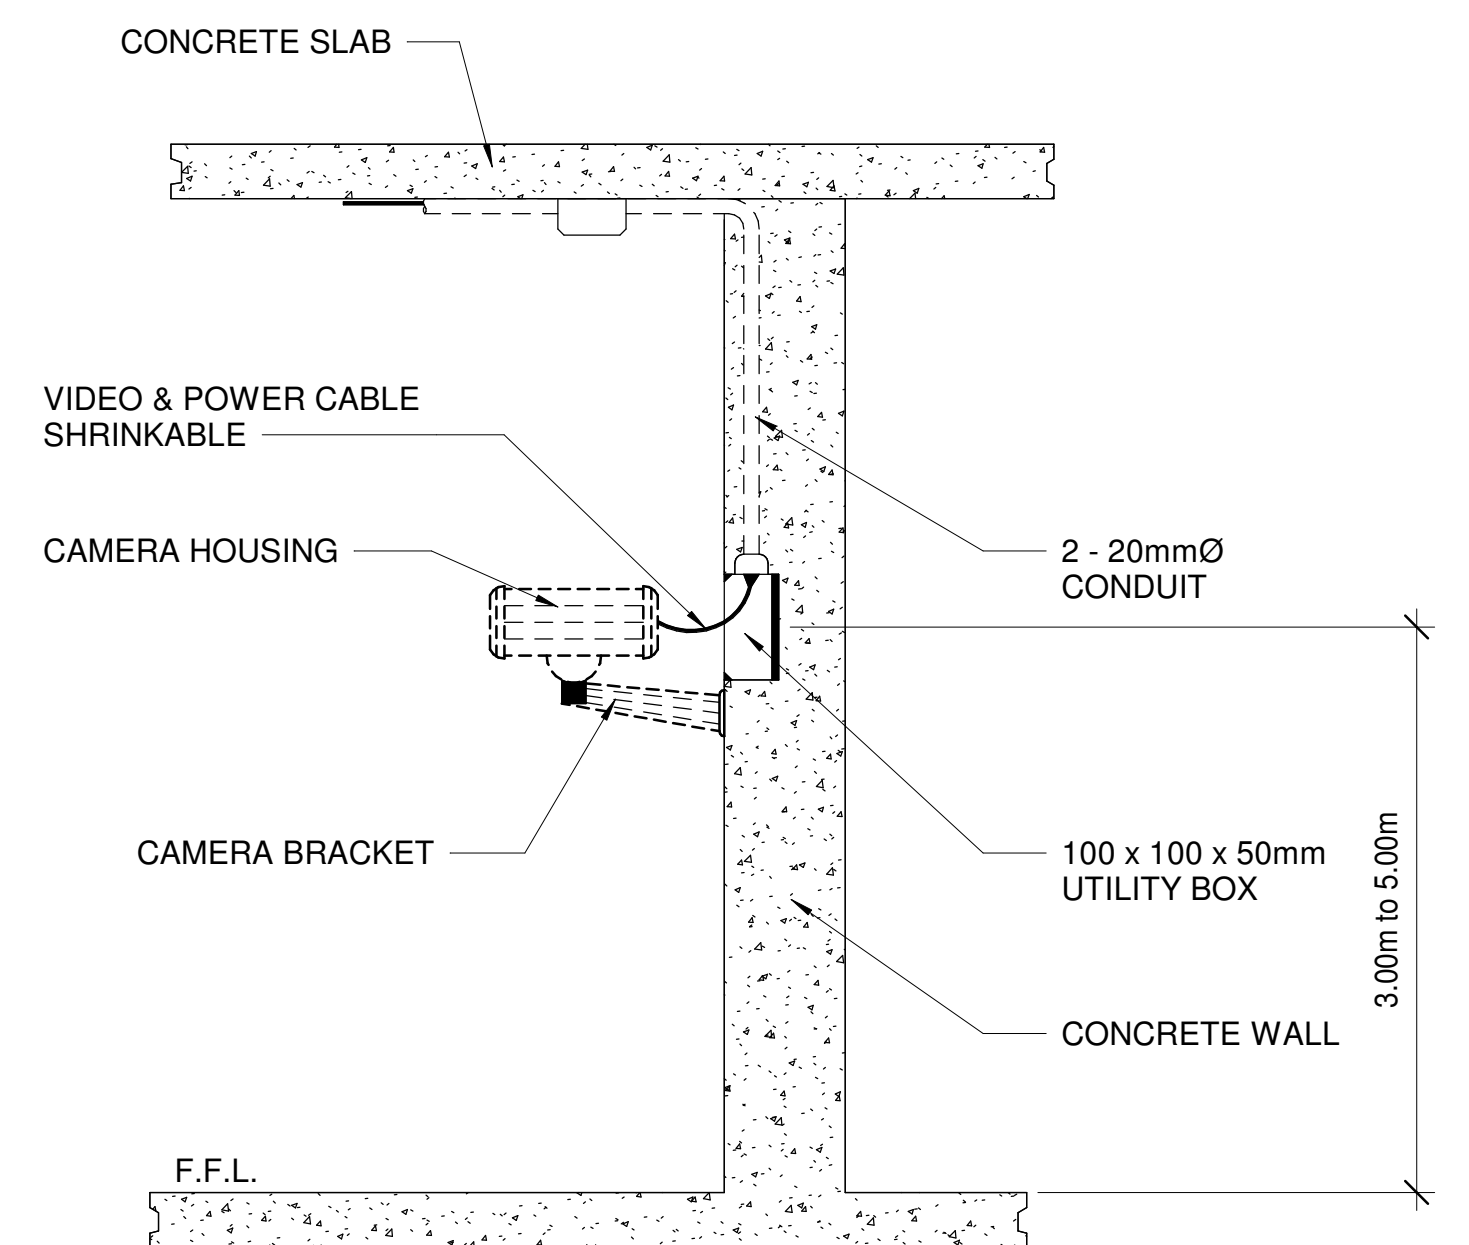

1 SMOKE DETECTOR MOUNTING DETAILS I
N T S

3 MOUNTED DETAIL OF MANUAL PULL STATION
N T S

5 MOUNTED DETAIL OF HORN STROBE
N T S

2 SMOKE DETECTOR MOUNTING DETAILS II
N T S

4 DETECTOR DETAIL ON DROP CEILING W/ CONDUIT EXPOSED
N T S